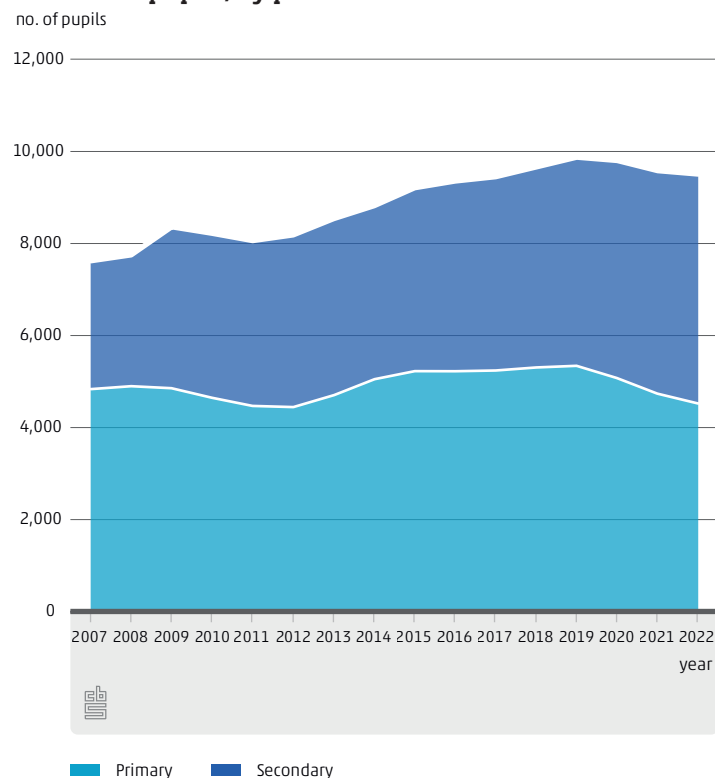

Pupil distribution by city, 2022

20 private international schools are registered in the Netherlands

0.2% of pupils in the Netherlands study at an international school (2022)

Private international schools in the Netherlands

Number of pupils, by phase of education

Age distribution of teachers, by school year

Total expenditure on international education, by source of finances

Average tuition fees per school year, indexed (2018= 100)