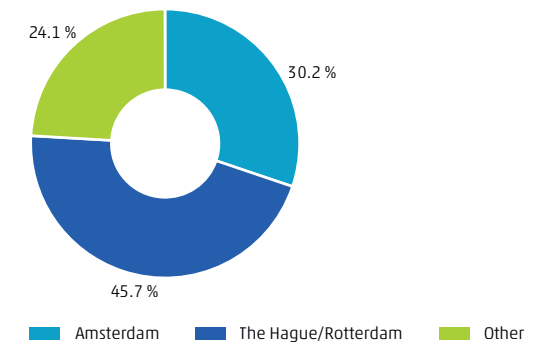

Private international schools in the Netherlands

Main international school locations, 2022

Countries with one or more international schools in the Netherlands

Intake of new pupils

Number of pupils in The Hague, Amsterdam and Rotterdam

Pupil distribution by city, 2022

20 private international schools are registered in the Netherlands

0.2% of pupils in the Netherlands study at an international school (2022)

Private international schools in the Netherlands